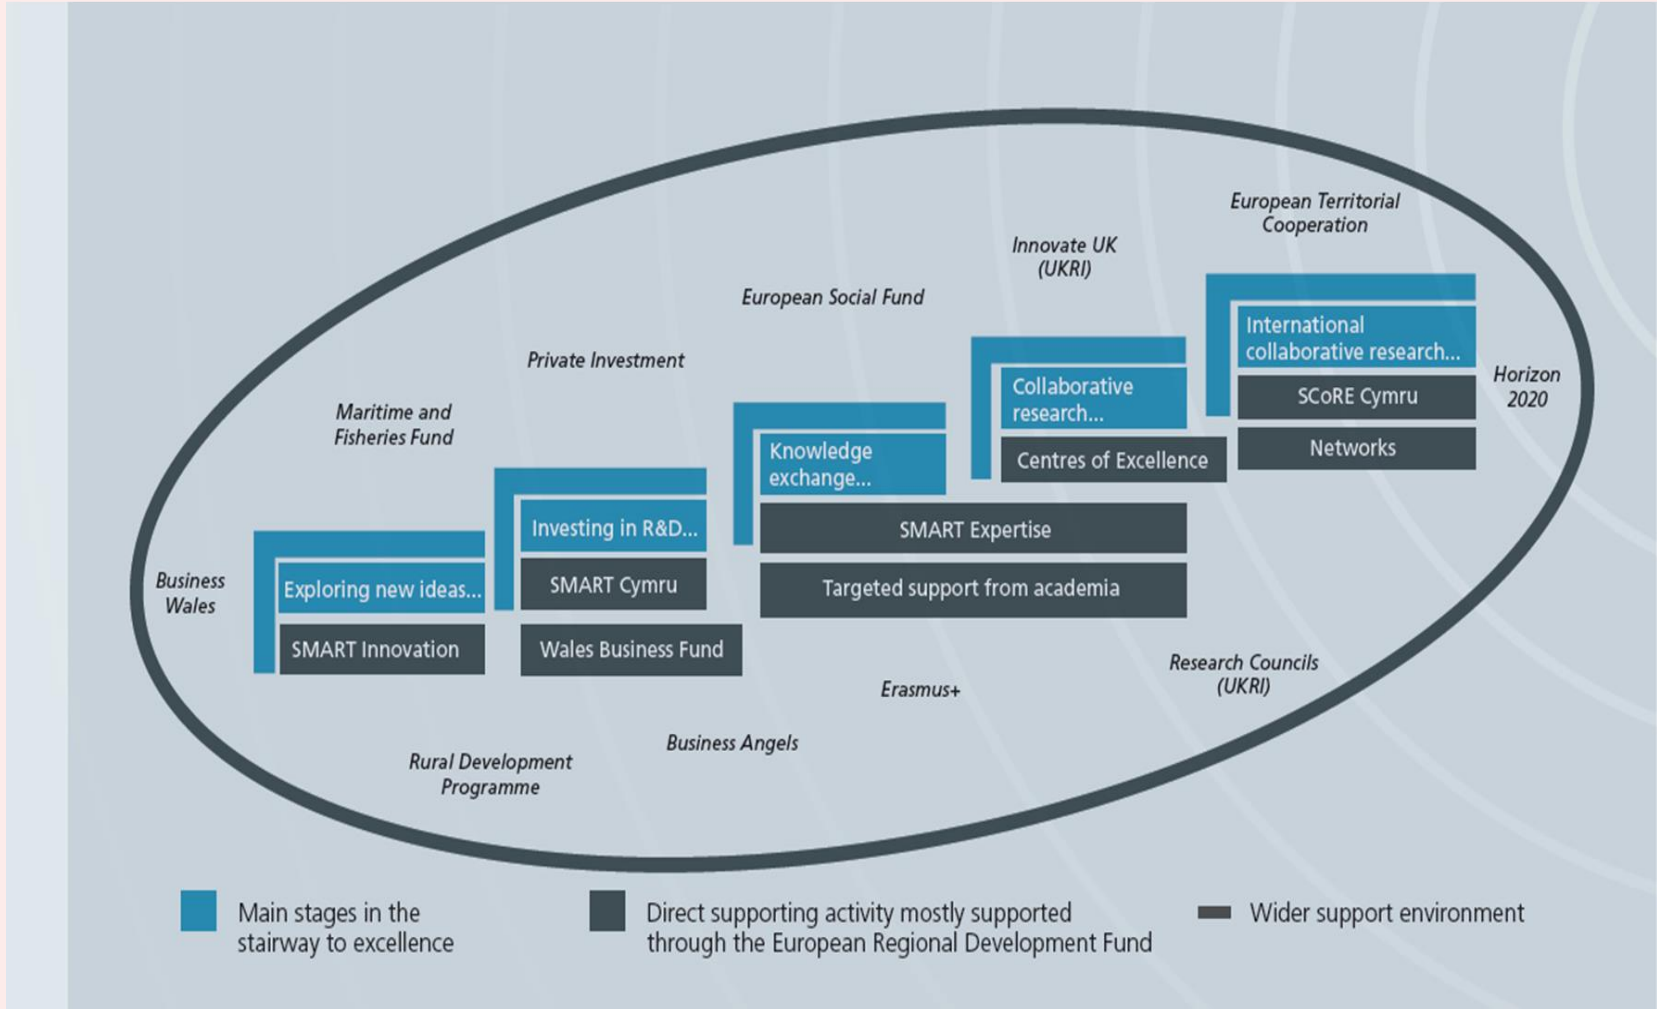

Stairway to Excellence

S M A R T